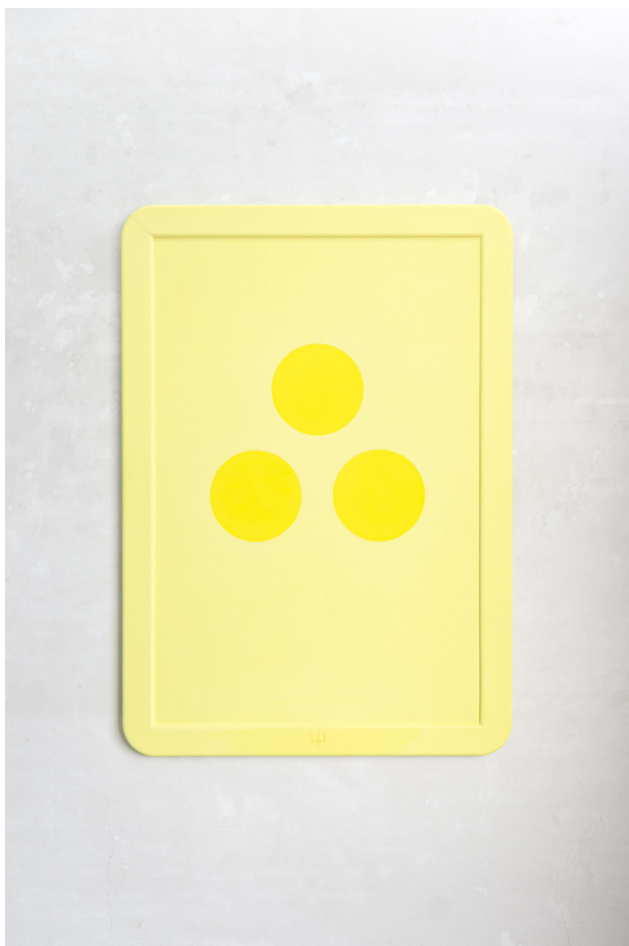

Samuel Vanderveken

Anuttara Trika, 2023

painting on plywood and sculpted wooden frame: red fir

133 x 94 x 2 cm

Unique