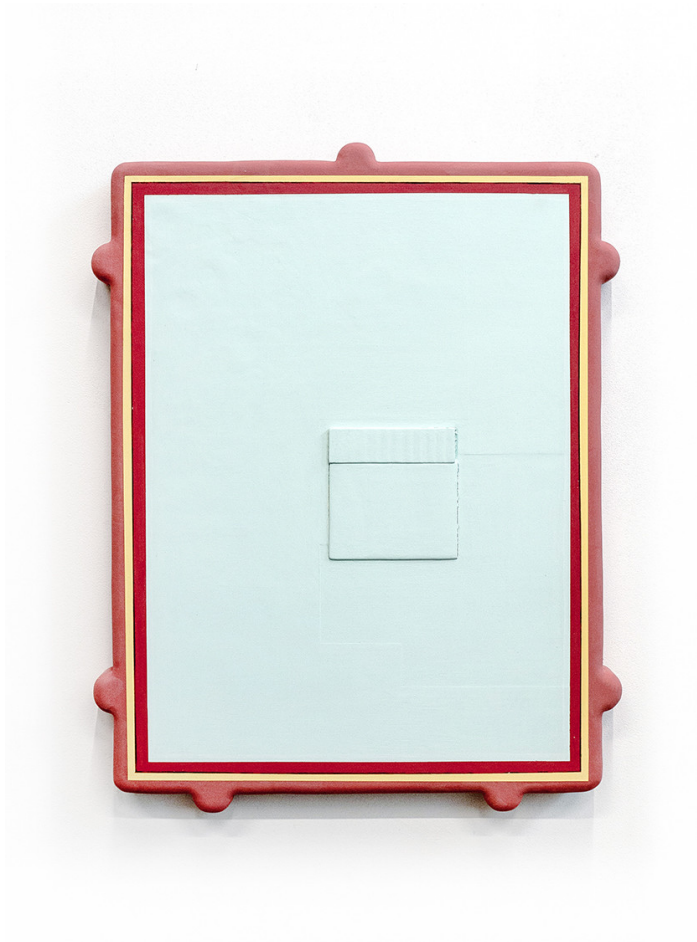

Samuel Vanderveken
Impermanence, 2022
painting on sculpted plywood
50 x 40 x 3,5 cm
Unique

Samuel Vanderveken
All is one, 2022
painting on sculpted plywood
50 x 40 x 3,5 cm
Unique

Samuel Vanderveken

Cosmic Egg, 2022

painting on sculpted plywood, rounded oval: lime wood

50 x 40 x 3,5 cm

Unique

Samuel Vanderveken
Consciousness nearing low entropy, 2022
painting on sculpted plywood
50 x 40 x 3,5 cm
Unique

Samuel Vanderveken
Shiva/Shakti, 2022
painting on sculpted plywood, ears: lime wood
50 x 40 x 3,5 cm
Unique

Samuel Vanderveken
one-pointedness, 2022
painting on sculpted plywood
50 x 40 x 3,5 cm
Unique

Samuel Vanderveken
Creation of the Universe, 2022
painting on sculpted plywood
50 x 40 x 3,5 cm
Unique

Samuel Vanderveken

Non-Dualism, 2023

painting on plywood and sculpted wooden frame: red fir

133 x 94 x 2 cm

Unique

Samuel Vanderveken

Sri Yantra, 2023

painting on plywood and sculpted wooden frame: red fir

133 x 94 x 2 cm